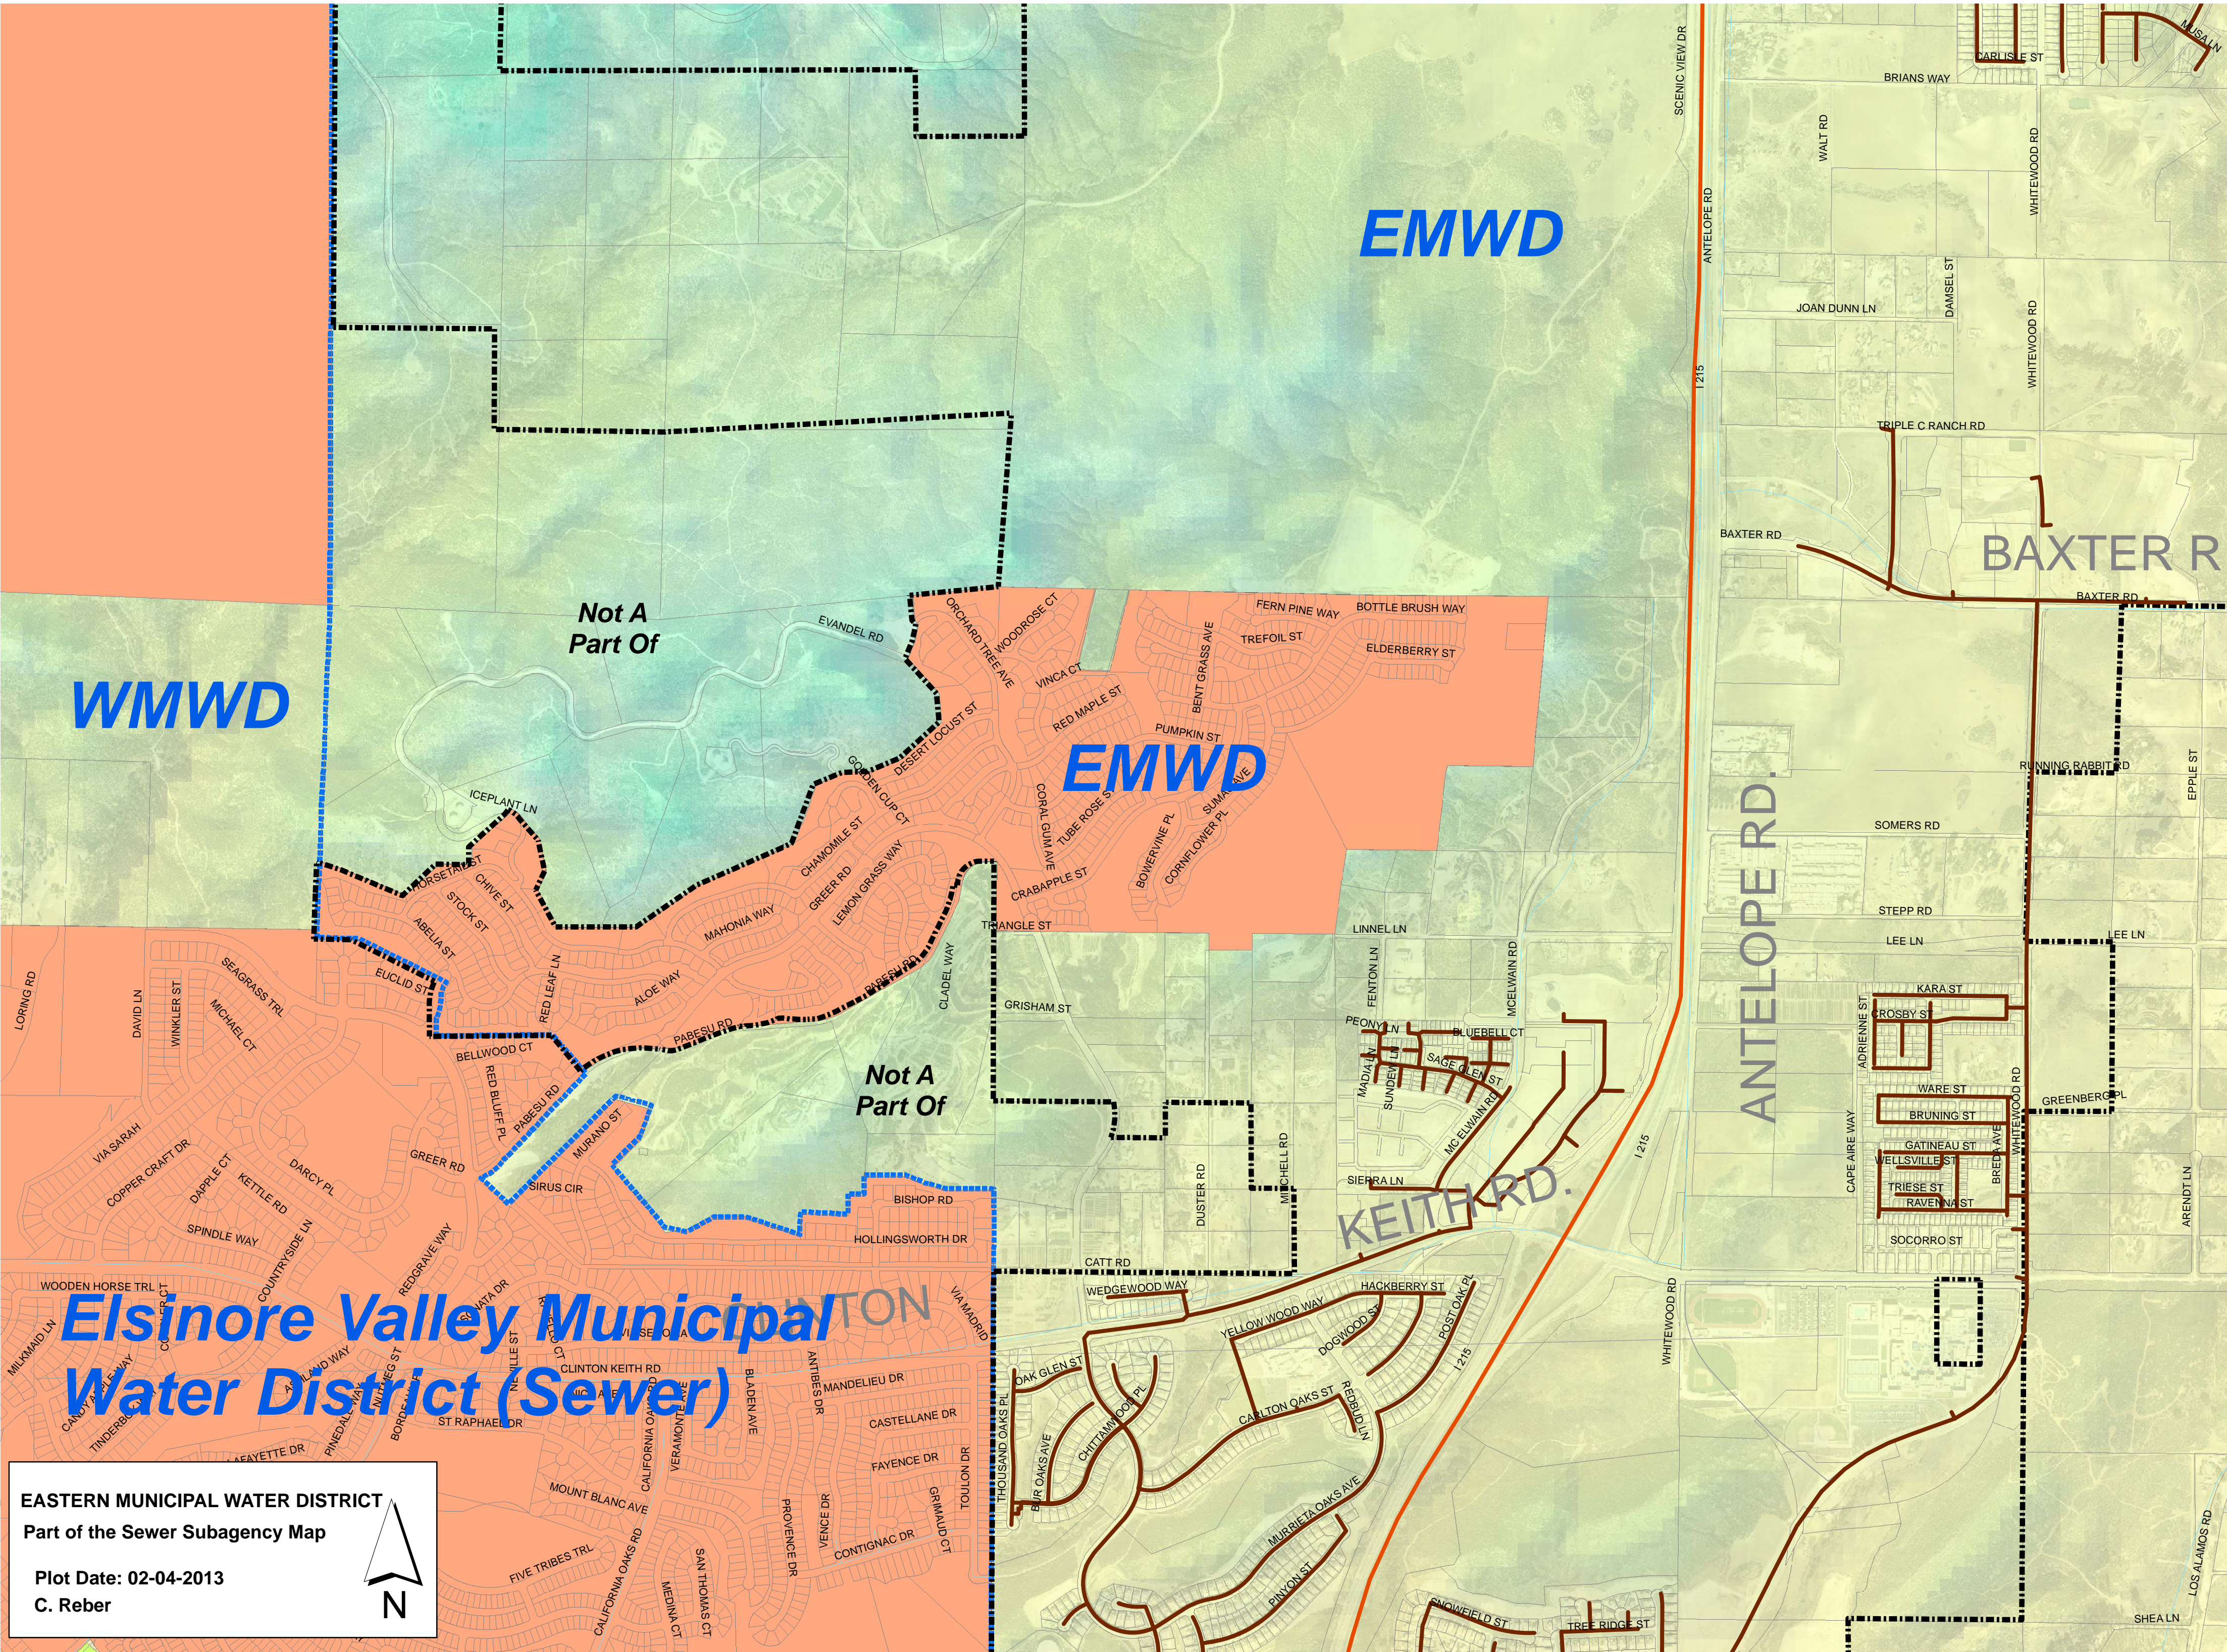

# Murrieta Division of Western (Sewer)

**WMWD**

**EMWD**

**EMWD**

**MURRIETA**

EASTERN MUNICIPAL WATER DISTRICT  
Part of the Sewer Subagency Map

Plot Date: 02-04-2013  
C. Reber

Not A Part Of

Not A Part Of

Not A Part Of

**EMWD**

Not A Part Of

**EMWD**

**BAXTER R.**

**ANTELOPE RD.**

**KEITH RD.**

**EDGEMONT**

**EASTERN MUNICIPAL WATER DISTRICT  
Part of the Sewer Subagency Map**

**Plot Date: 02-04-2013  
C. Reber**

**EMWD**

**GILMAN HOT SPRINGS**

**SOBOBA HOT SPRINGS**

**SAN JACINTO RESERVOIR**

**REFLECTION LAKE**