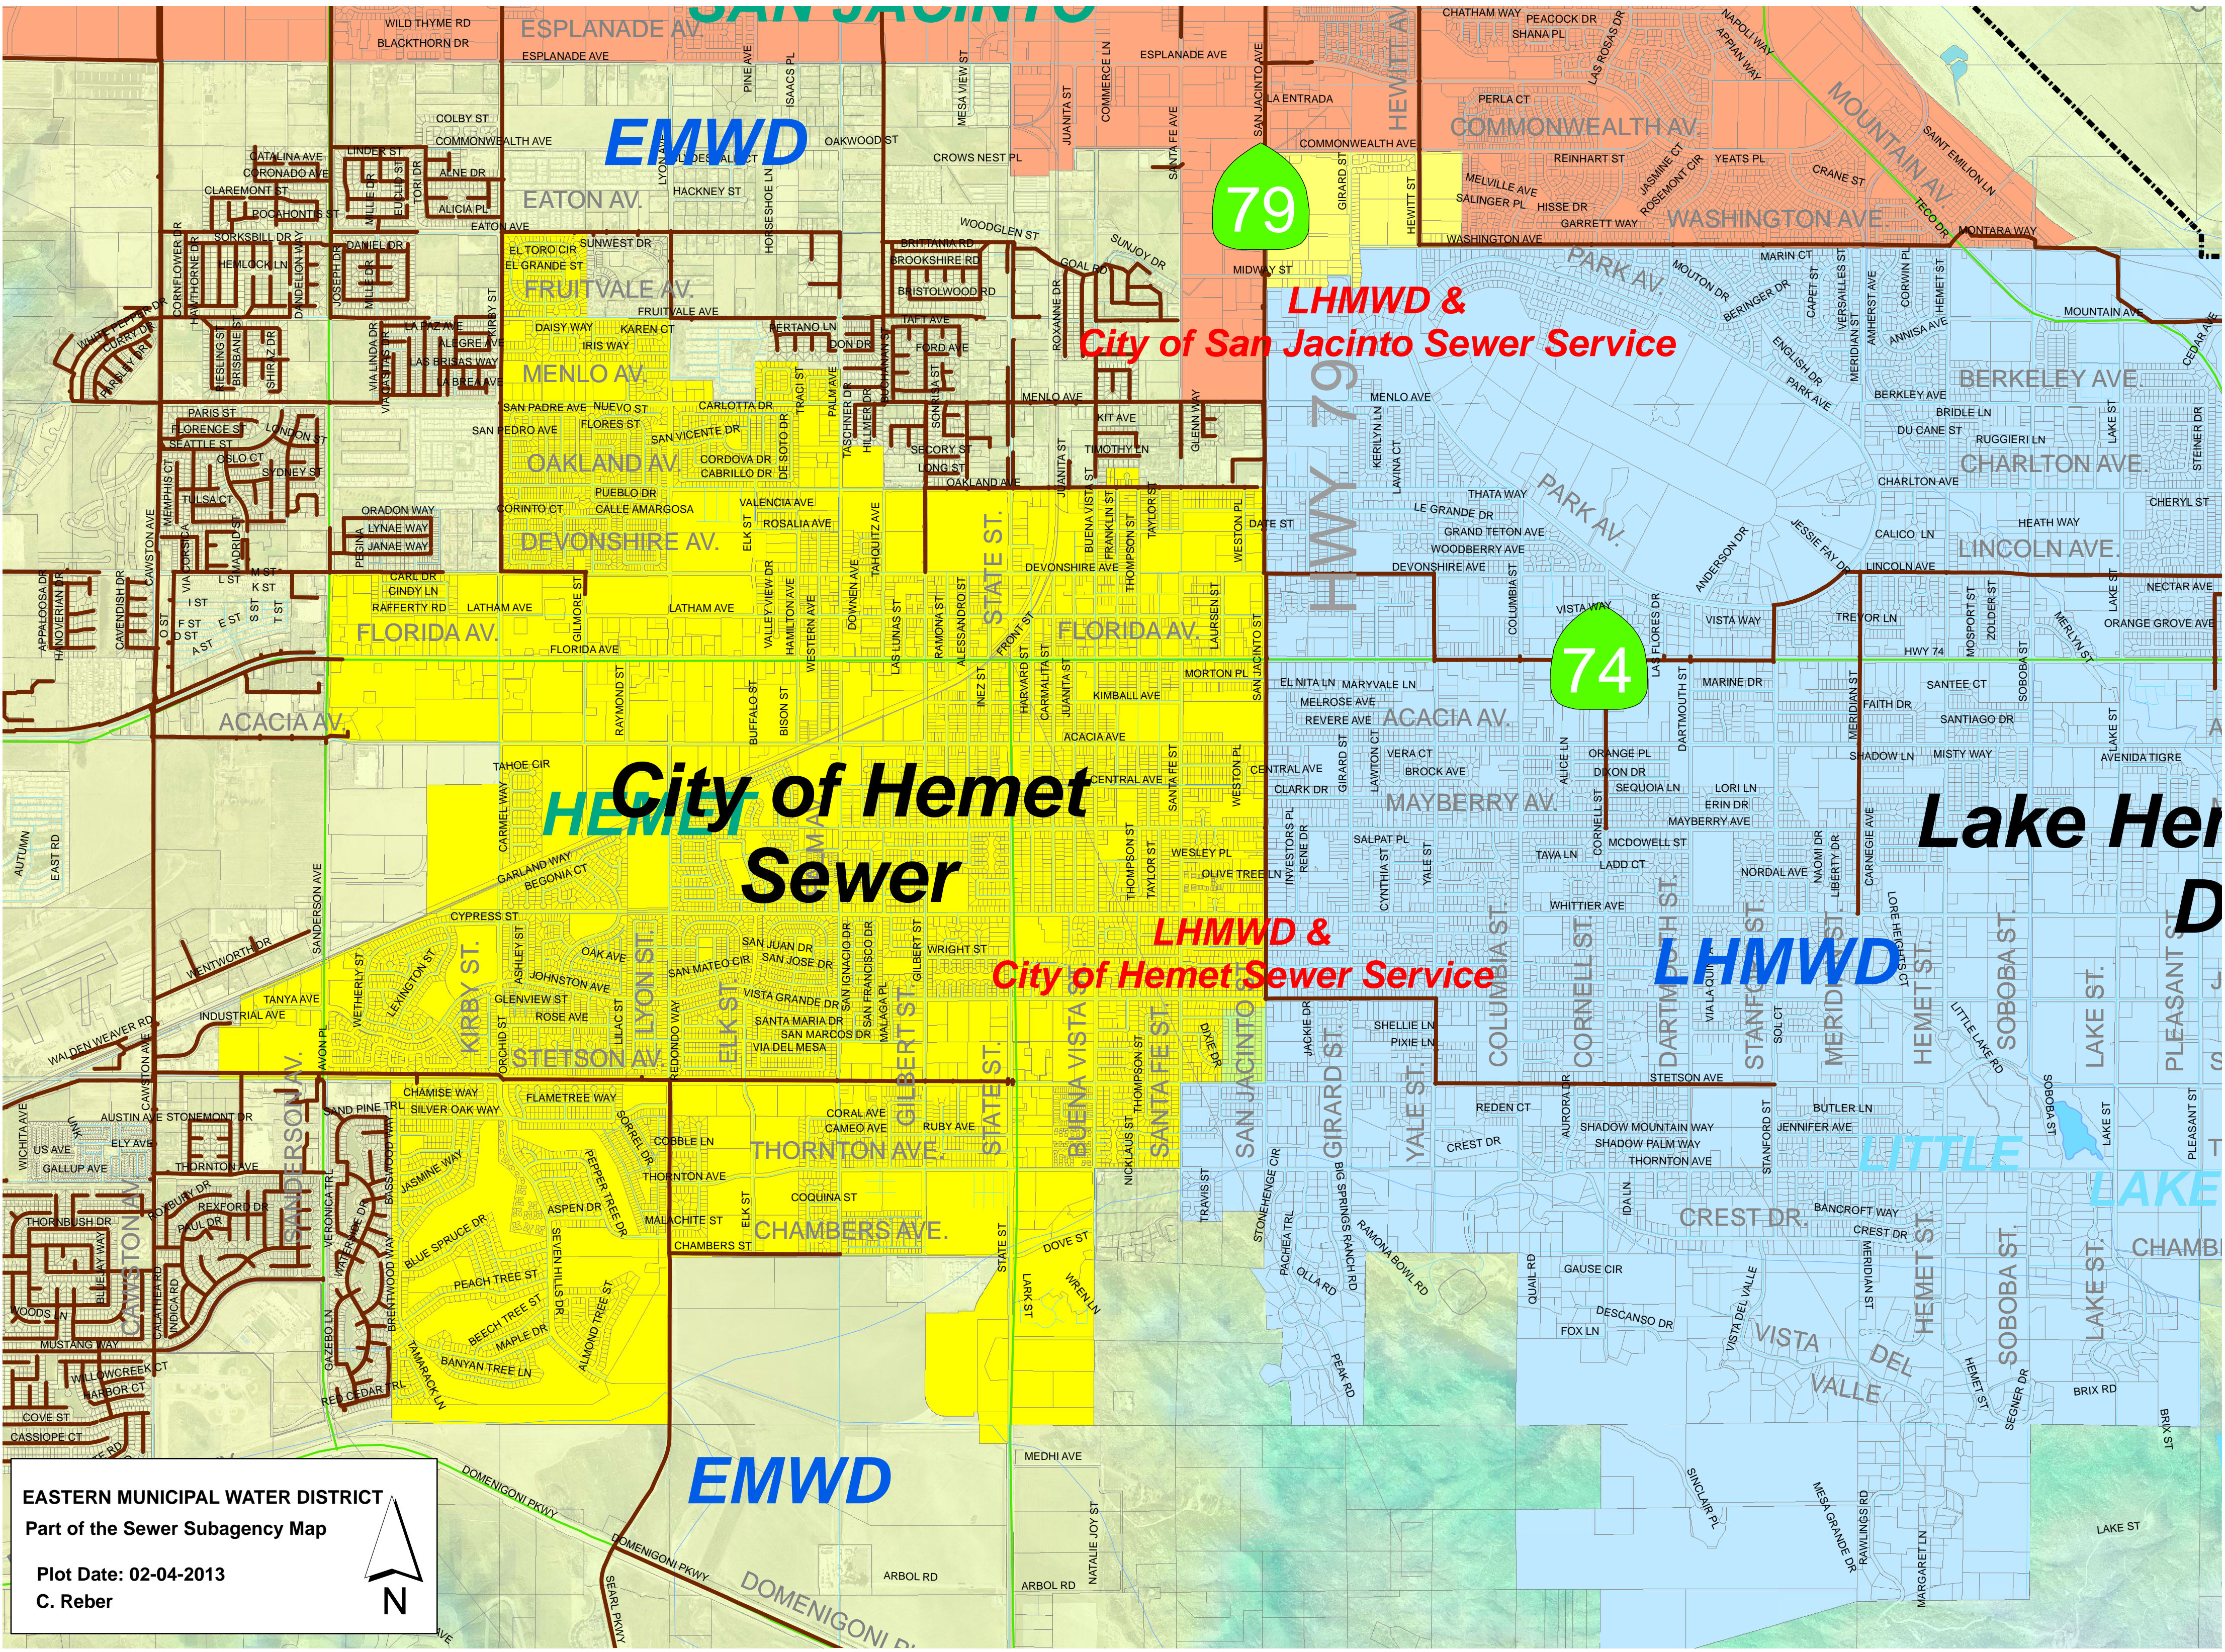

**Appendix I.**  
**EMWD & Sewer Subagencies Sanitary Sewer System Map**

**EMWD**

**79**

**LHMWD & City of San Jacinto Sewer Service**

**City of Hemet Sewer**

**74**

**LHMWD & City of Hemet Sewer Service**

**LHMWD**

**Lake Hemet**

**EASTERN MUNICIPAL WATER DISTRICT**  
Part of the Sewer Subagency Map

Plot Date: 02-04-2013  
C. Reber

**EMWD**

**EMWD**

**Murrieta Division of Western (Sewer)**

**MURRIETA**

**WMWD**

**EASTERN MUNICIPAL WATER DISTRICT**  
Part of the Sewer Subagency Map

Plot Date: 02-04-2013  
C. Reber

RANCHO CALIFORNIA RD.

# Elsinore Valley Municipal Water District (Sewer)