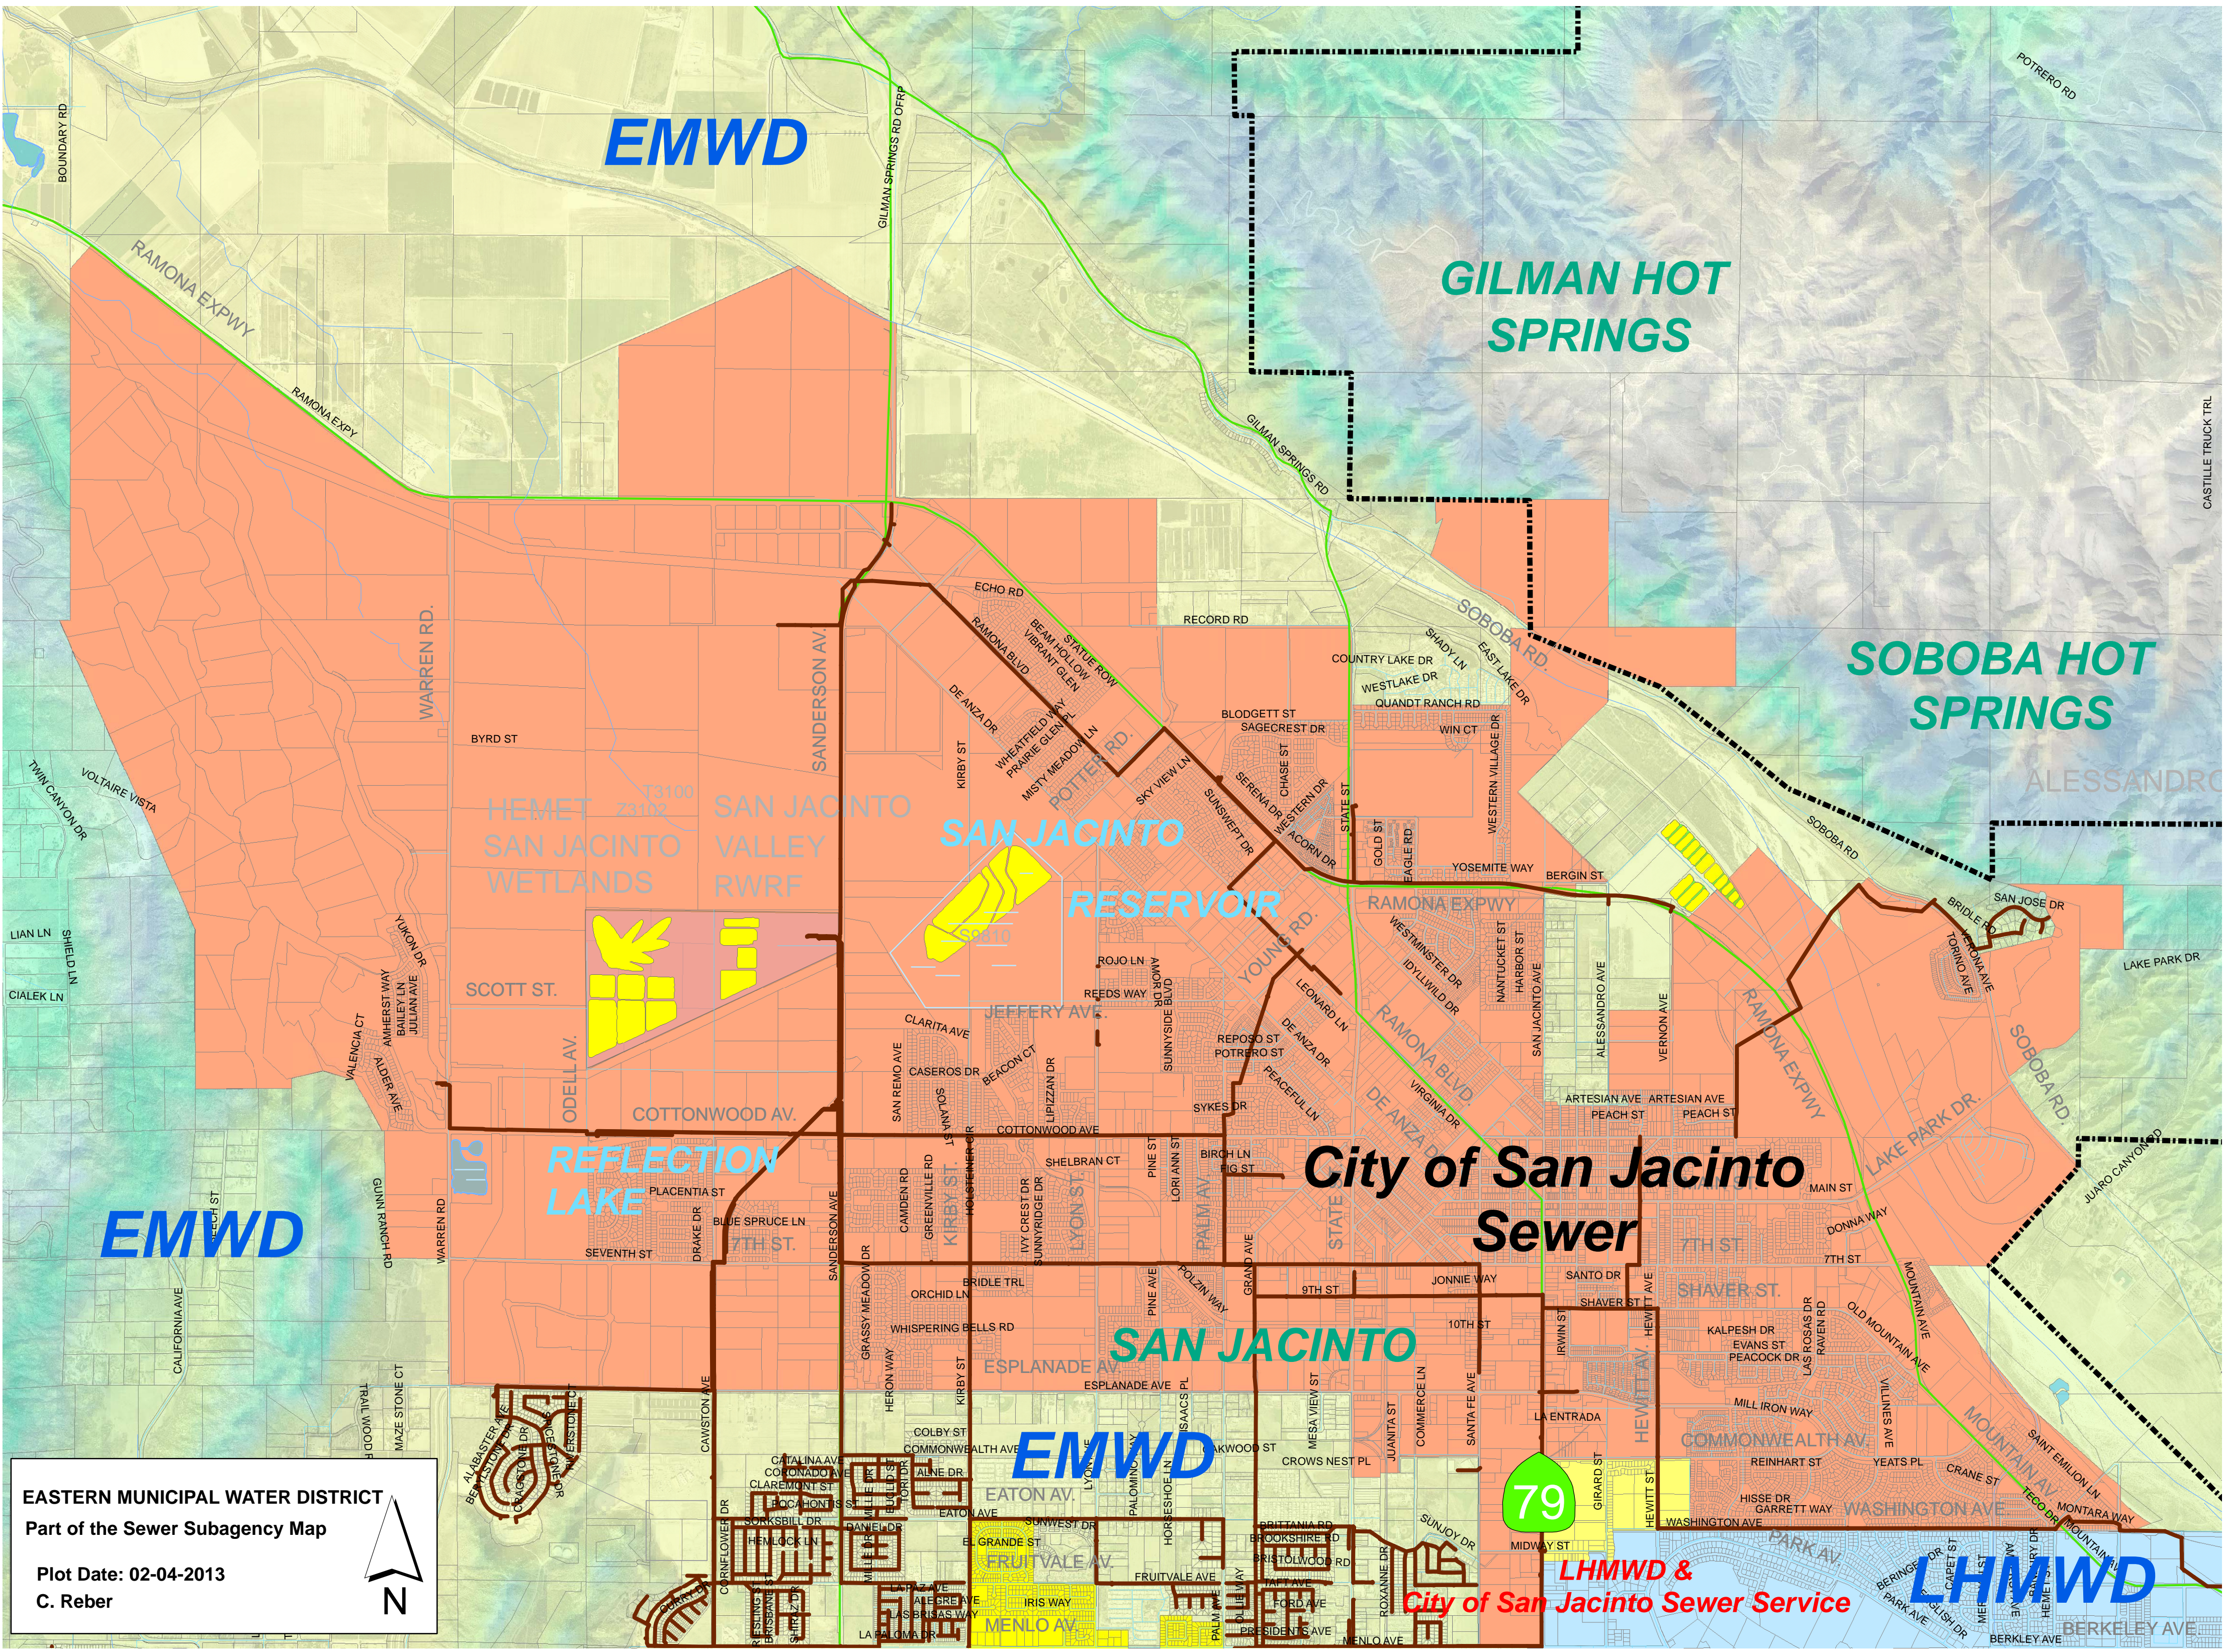

**EDGEMONT**

**EASTERN MUNICIPAL WATER DISTRICT  
Part of the Sewer Subagency Map**

**Plot Date: 02-04-2013  
C. Reber**

**EMWD**

**GILMAN HOT SPRINGS**

**SOBOBA HOT SPRINGS**

**SAN JACINTO RESERVOIR**

**REFLECTION LAKE**

**City of San Jacinto Sewer**

**SAN JACINTO**

**EMWD**

**79**

**LHMWD & City of San Jacinto Sewer Service**

**LHMWD**

**EASTERN MUNICIPAL WATER DISTRICT**  
 Part of the Sewer Subagency Map

Plot Date: 02-04-2013  
 C. Reber