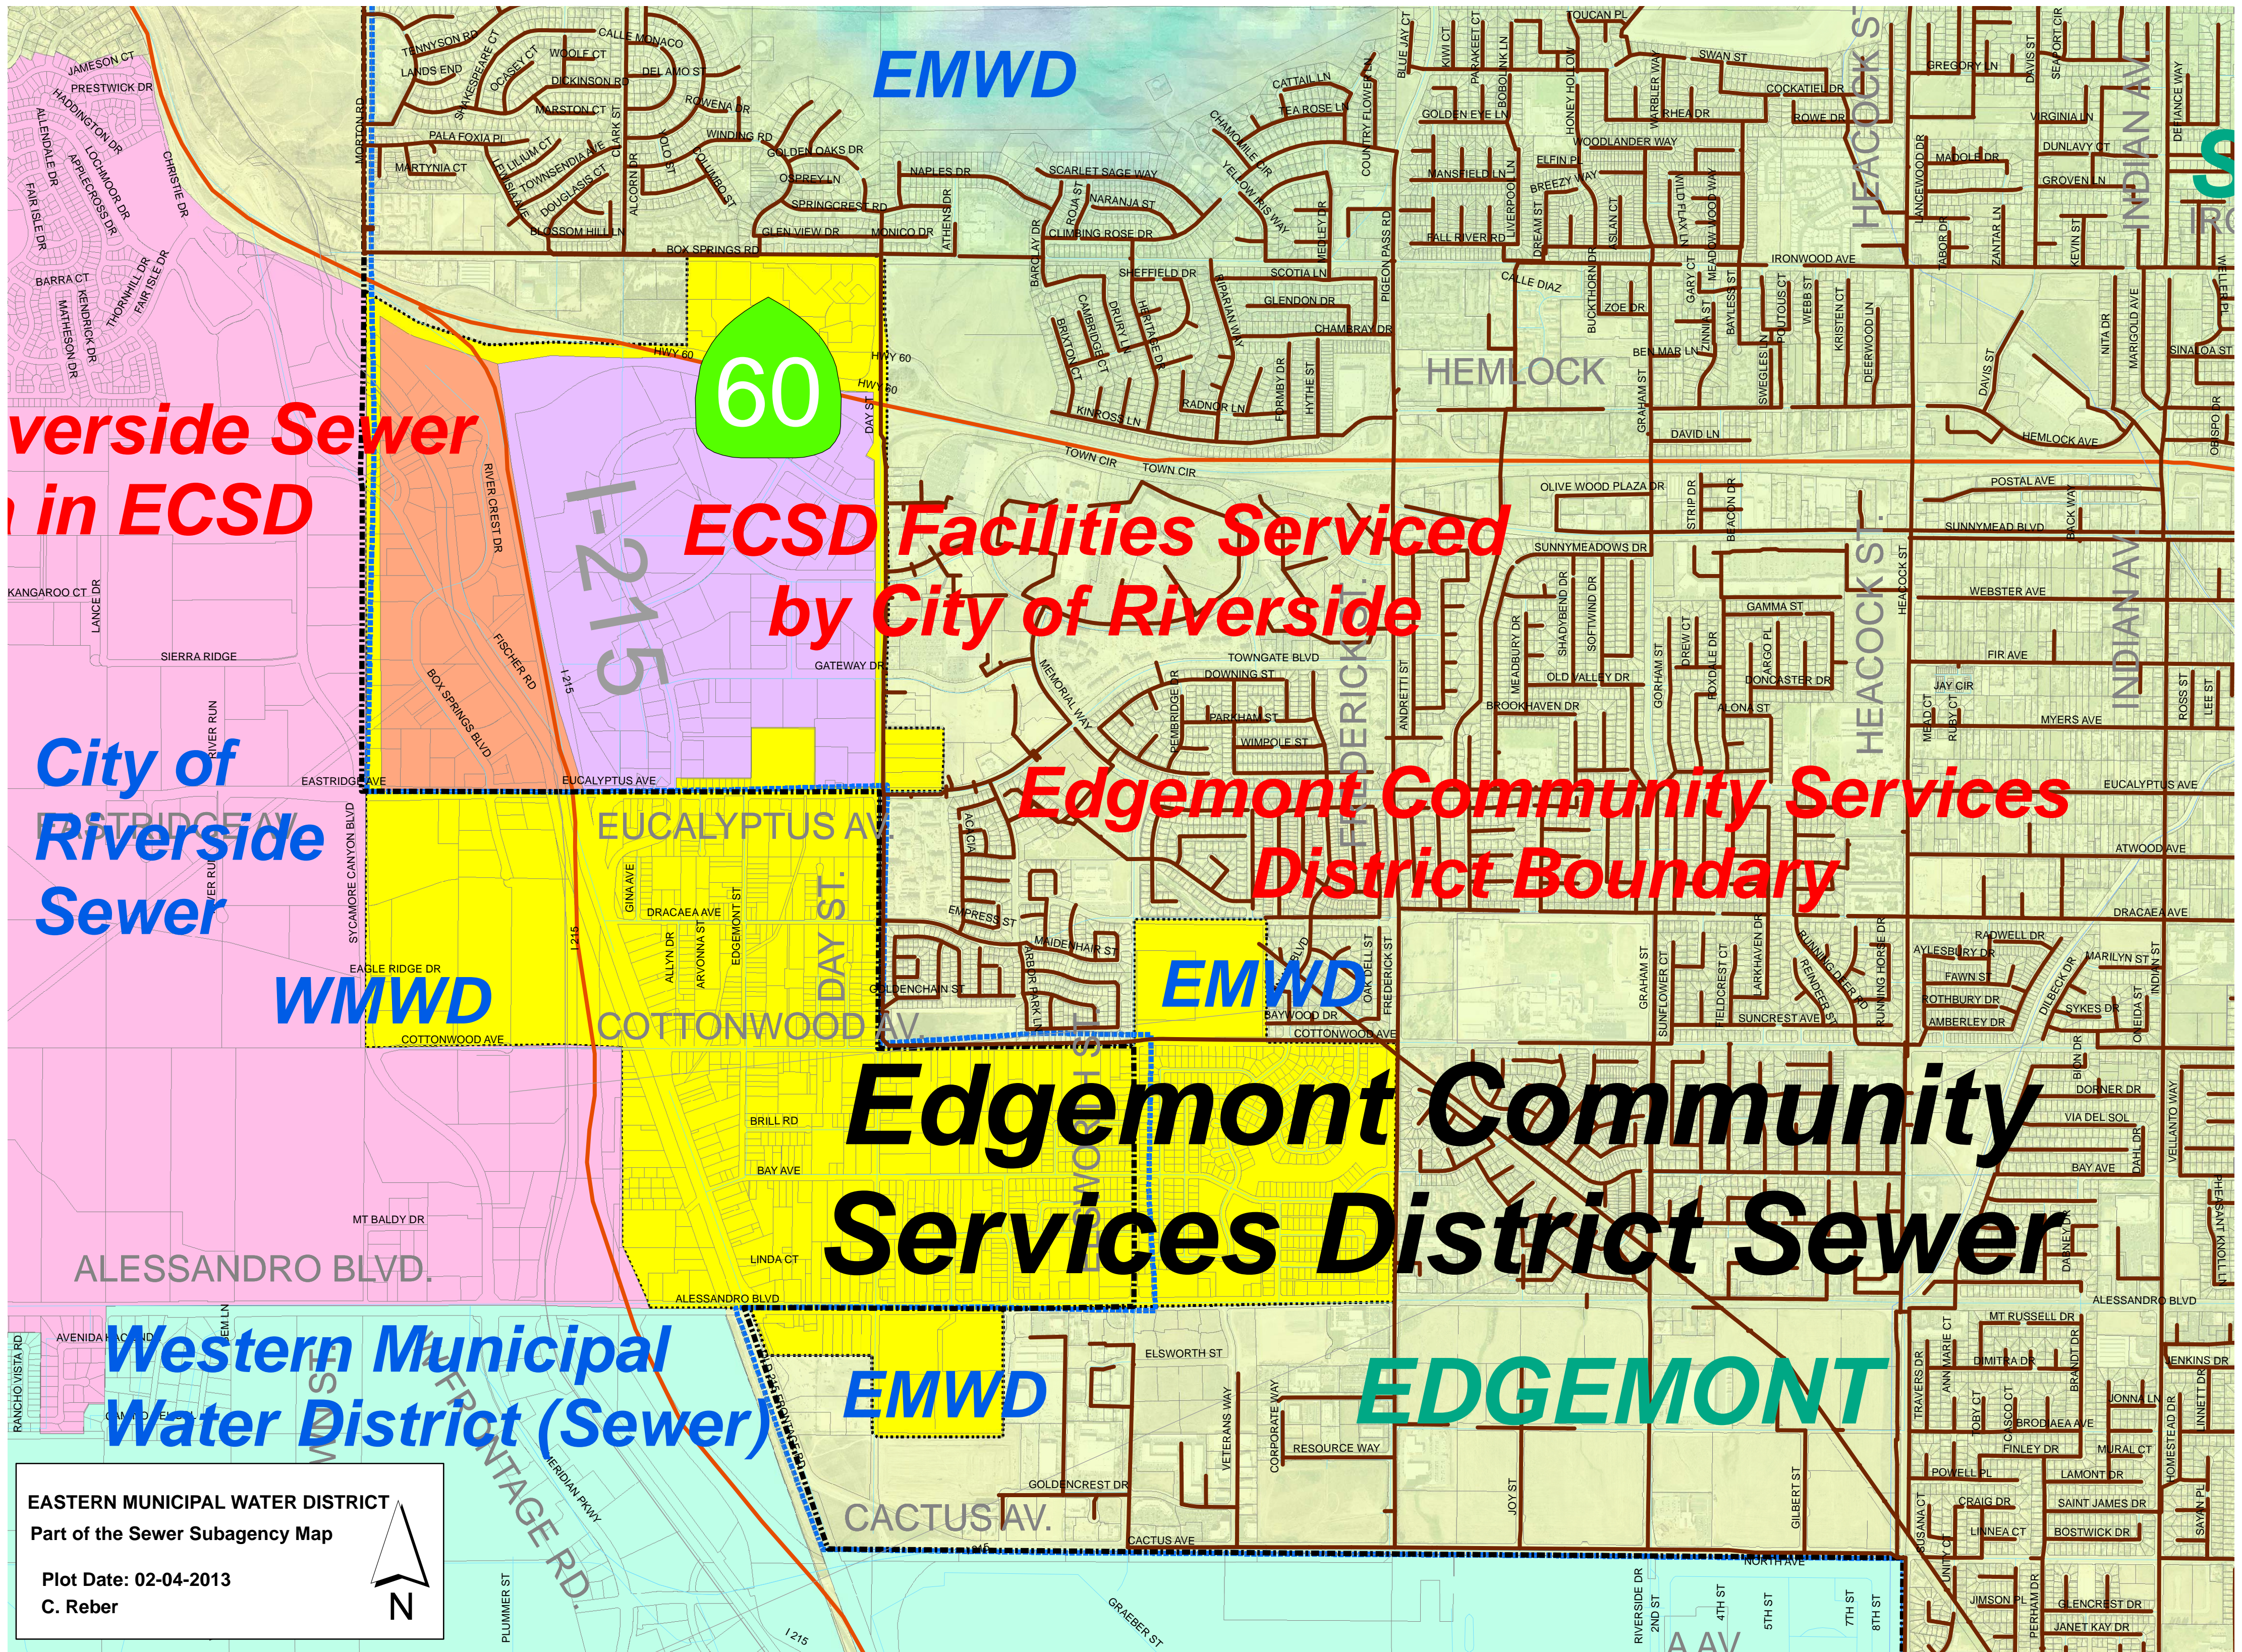

Not A Part Of

Not A Part Of

**EMWD**

Not A Part Of

**EMWD**

**BAXTER R.**

**ANTELOPE RD.**

**KEITH RD.**

# Elsinore Valley Municipal Water District (Sewer)

**EASTERN MUNICIPAL WATER DISTRICT**  
Part of the Sewer Subagency Map

Plot Date: 02-04-2013  
C. Reber

**Riverside Sewer  
in ECSD**

**60**

**ECSD Facilities Serviced  
by City of Riverside**

**City of  
Riverside  
Sewer**

**Edgemont Community Services  
District Boundary**

**WMWD**

**EMWD**

**Edgemont Community  
Services District Sewer**

**Western Municipal  
Water District (Sewer)**

**EMWD**