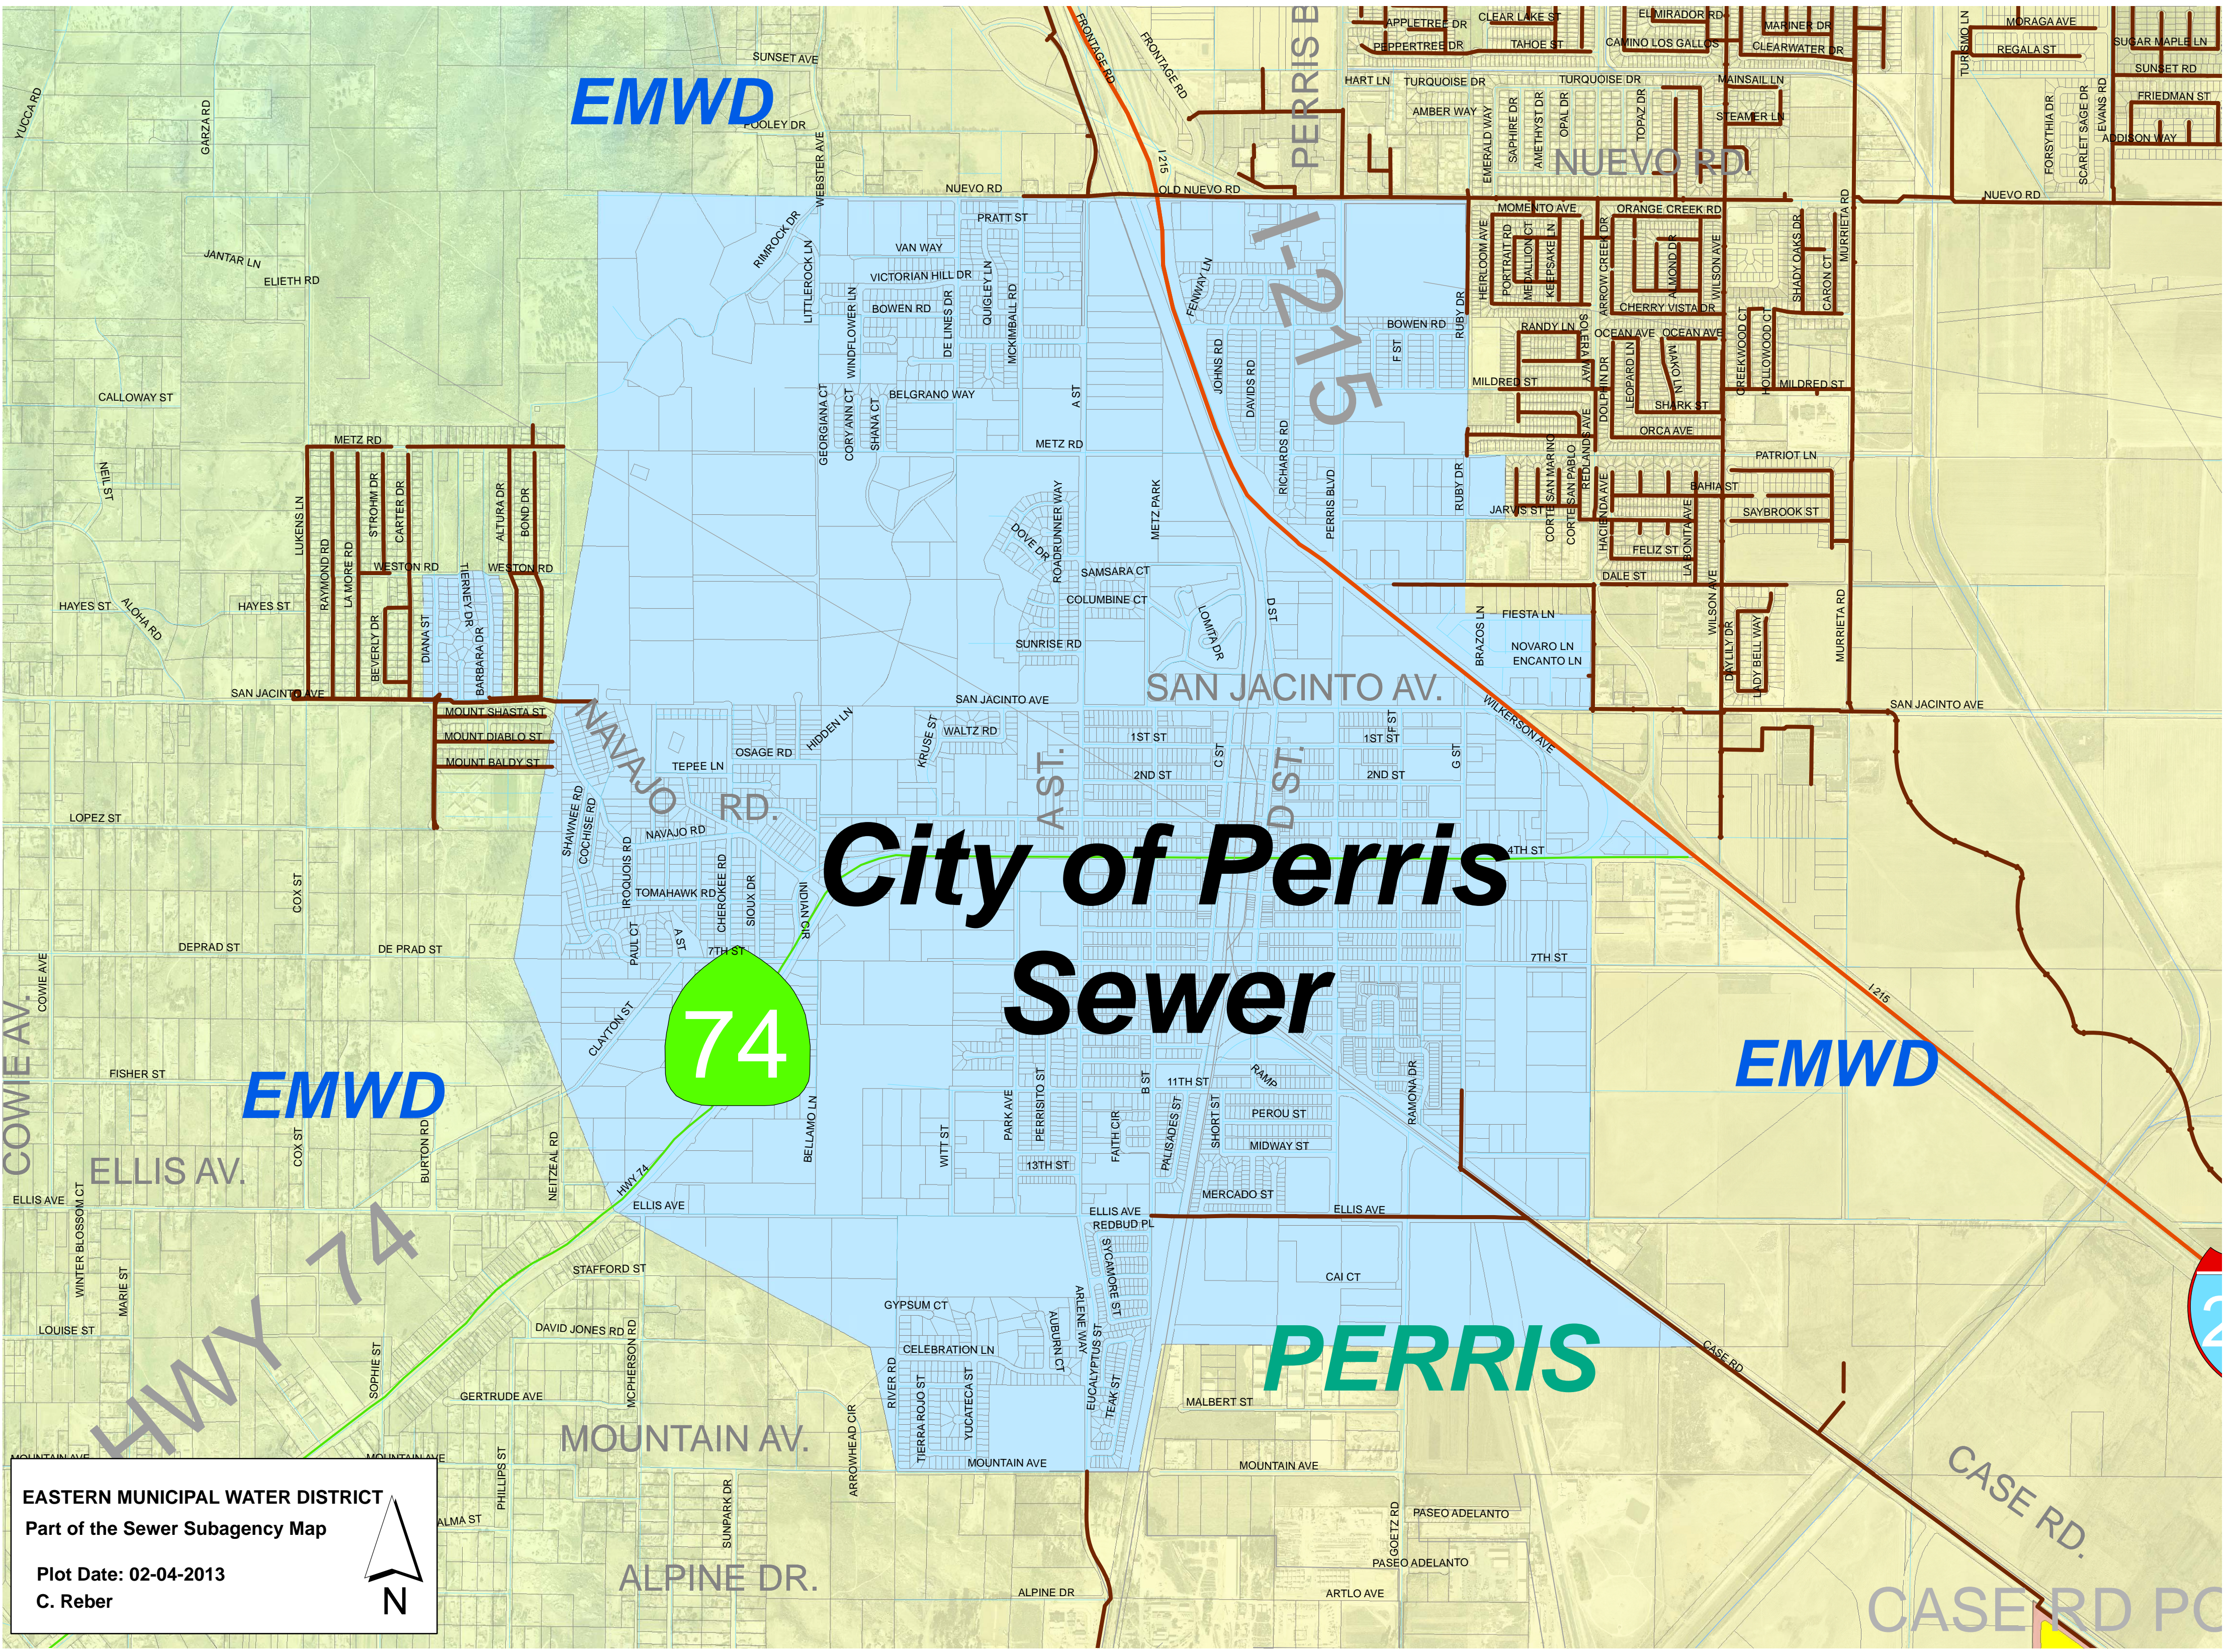

# City of Perris Sewer

74

EMWD

PERRIS

**EASTERN MUNICIPAL WATER DISTRICT**  
 Part of the Sewer Subagency Map

Plot Date: 02-04-2013  
 C. Reber

**City of Hemet Sewer**

**LHMWD & City of Hemet Sewer Service**

**LHMWD & City of San Jacinto Sewer Service**

**Lake Hemet**

**LHMWD**

**EMWD**

**EASTERN MUNICIPAL WATER DISTRICT**  
Part of the Sewer Subagency Map

Plot Date: 02-04-2013  
C. Reber