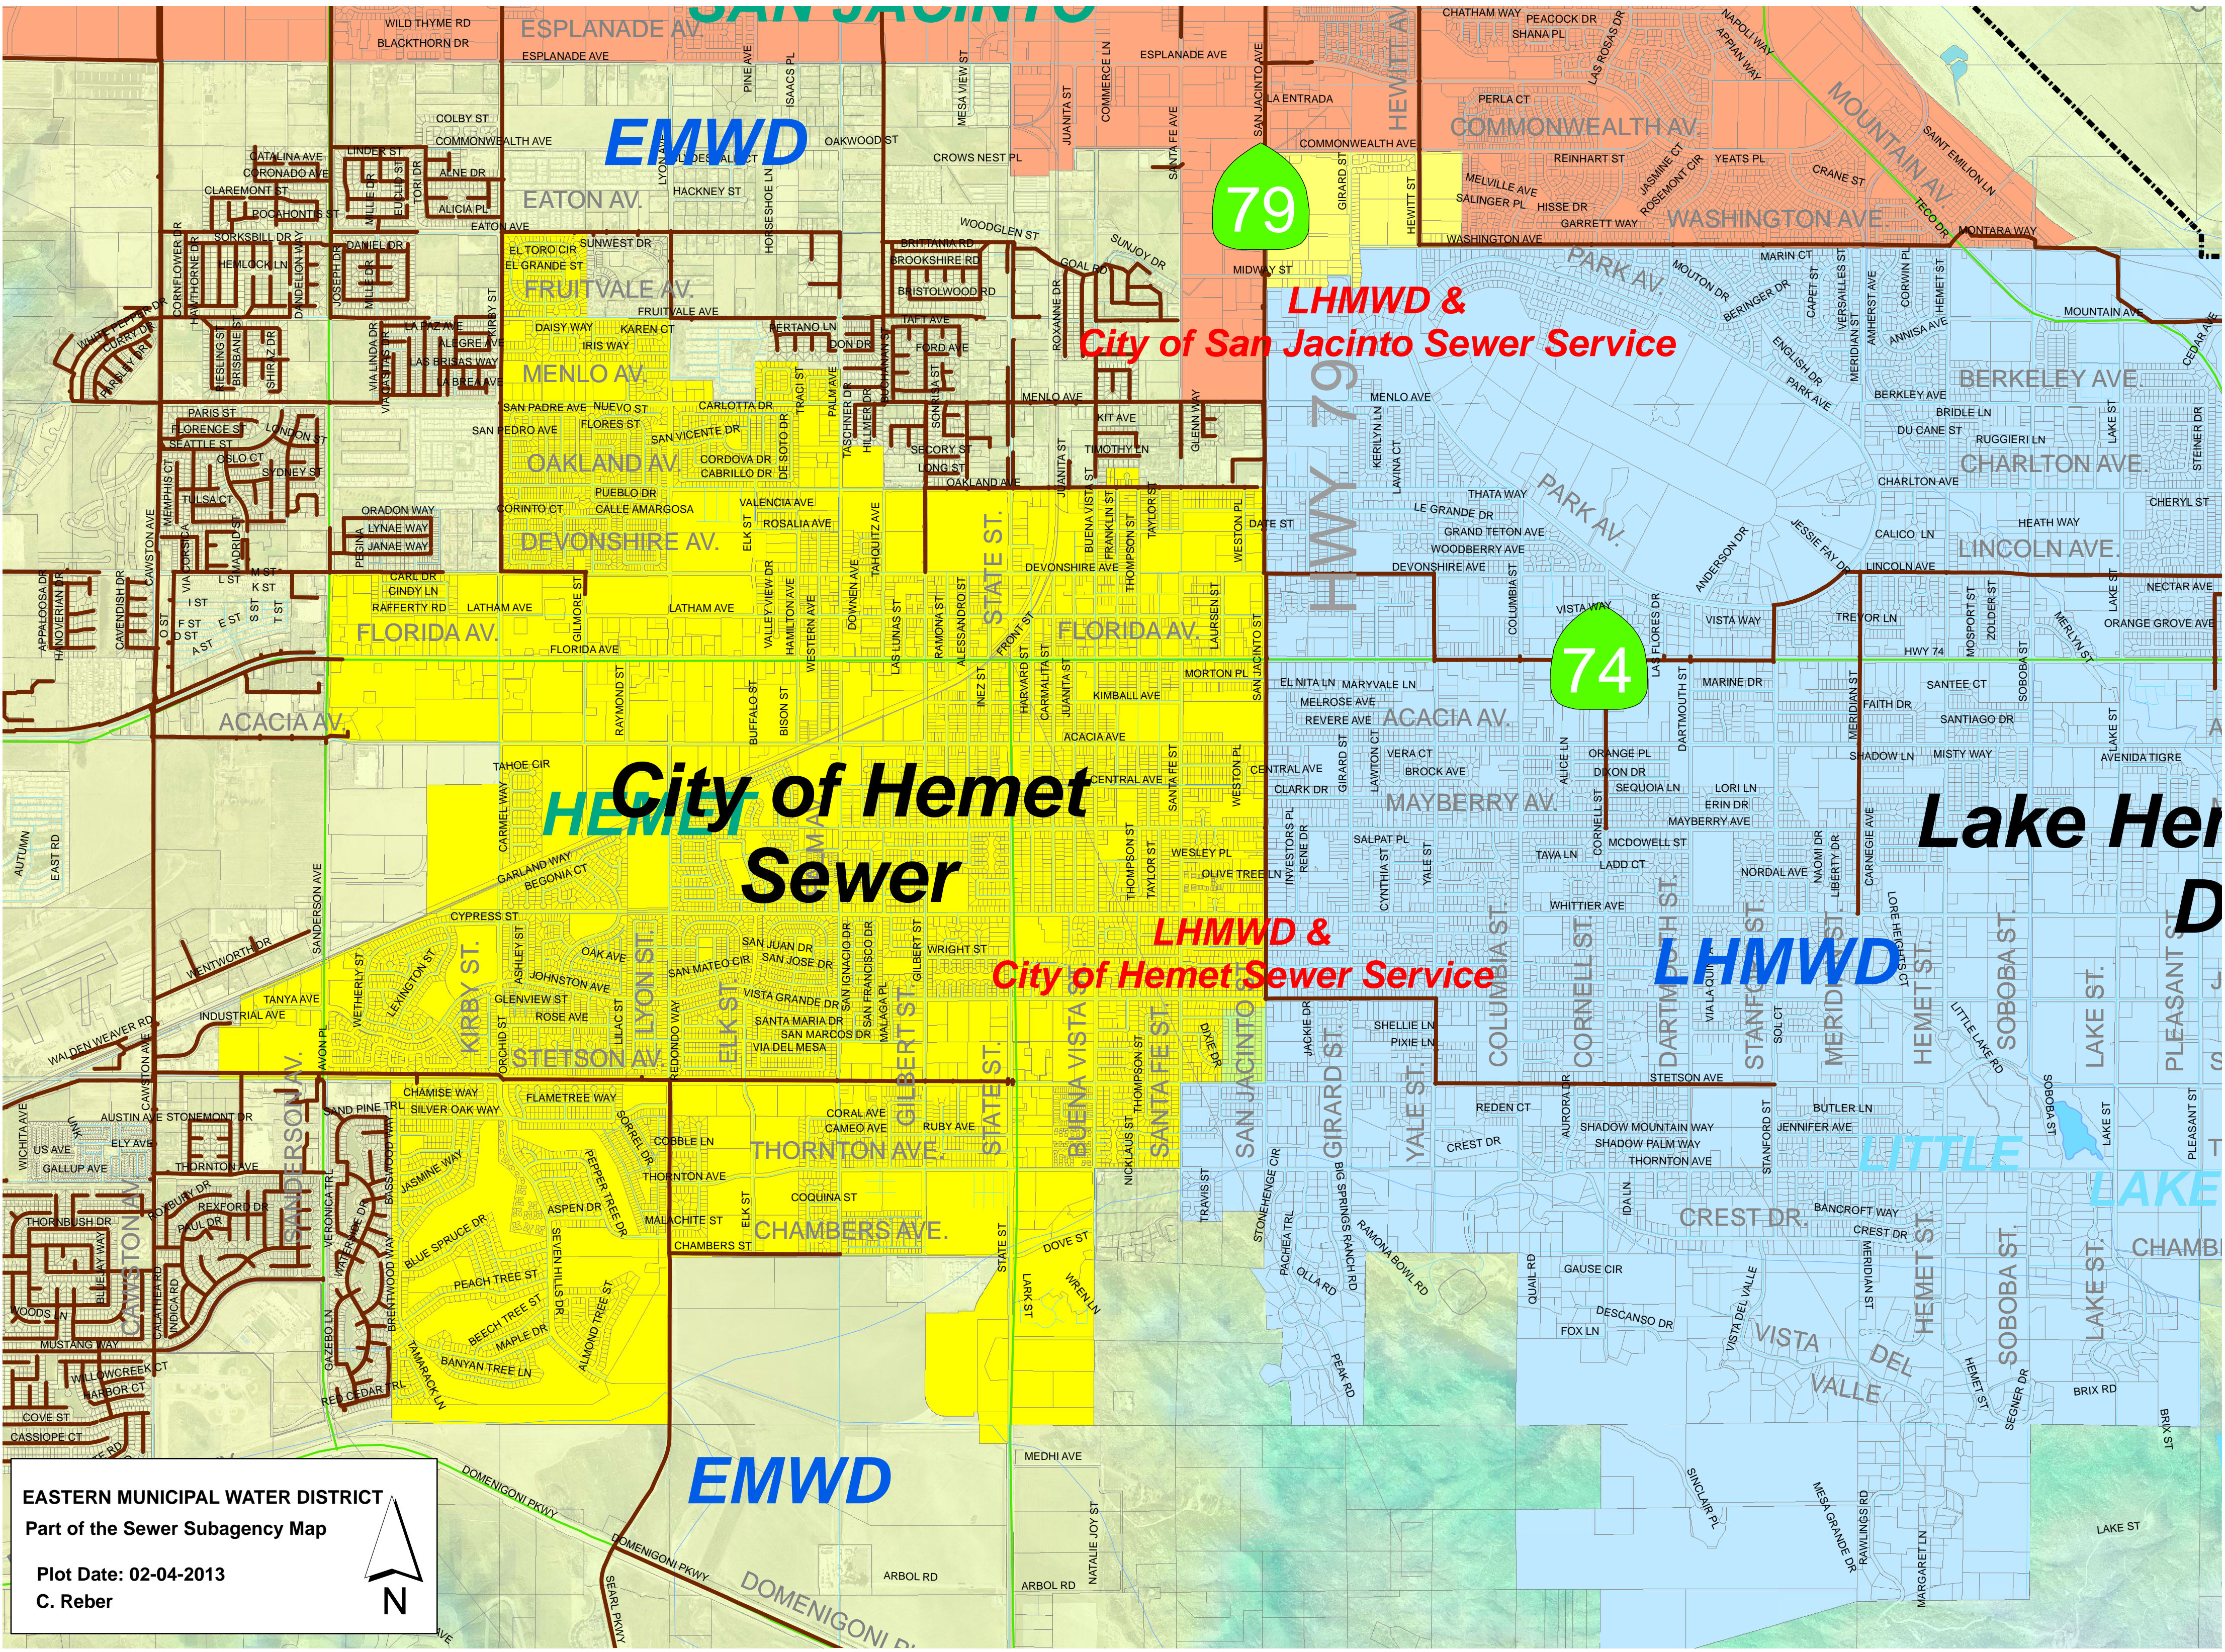

**Lake Hemet**

**EASTERN MUNICIPAL WATER DISTRICT**  
Part of the Sewer Subagency Map

Plot Date: 02-04-2013  
C. Reber

**EMWD**

**EMWD**

**Murrieta Division of Western (Sewer)**

**MURRIETA**

**WMWD**

# Elsinore Valley Municipal Water District (Sewer)

**EASTERN MUNICIPAL WATER DISTRICT**  
Part of the Sewer Subagency Map

Plot Date: 02-04-2013  
C. Reber

**Riverside Sewer  
in ECSD**

**60**

**ECSD Facilities Serviced  
by City of Riverside**

# City of Perris Sewer

74

EMWD

PERRIS

**EASTERN MUNICIPAL WATER DISTRICT**  
 Part of the Sewer Subagency Map

Plot Date: 02-04-2013  
 C. Reber

**City of Hemet Sewer**

**LHMWD & City of Hemet Sewer Service**

**LHMWD & City of San Jacinto Sewer Service**

**Lake Hemet**

**LHMWD**

**EMWD**

**EASTERN MUNICIPAL WATER DISTRICT**  
Part of the Sewer Subagency Map

Plot Date: 02-04-2013  
C. Reber