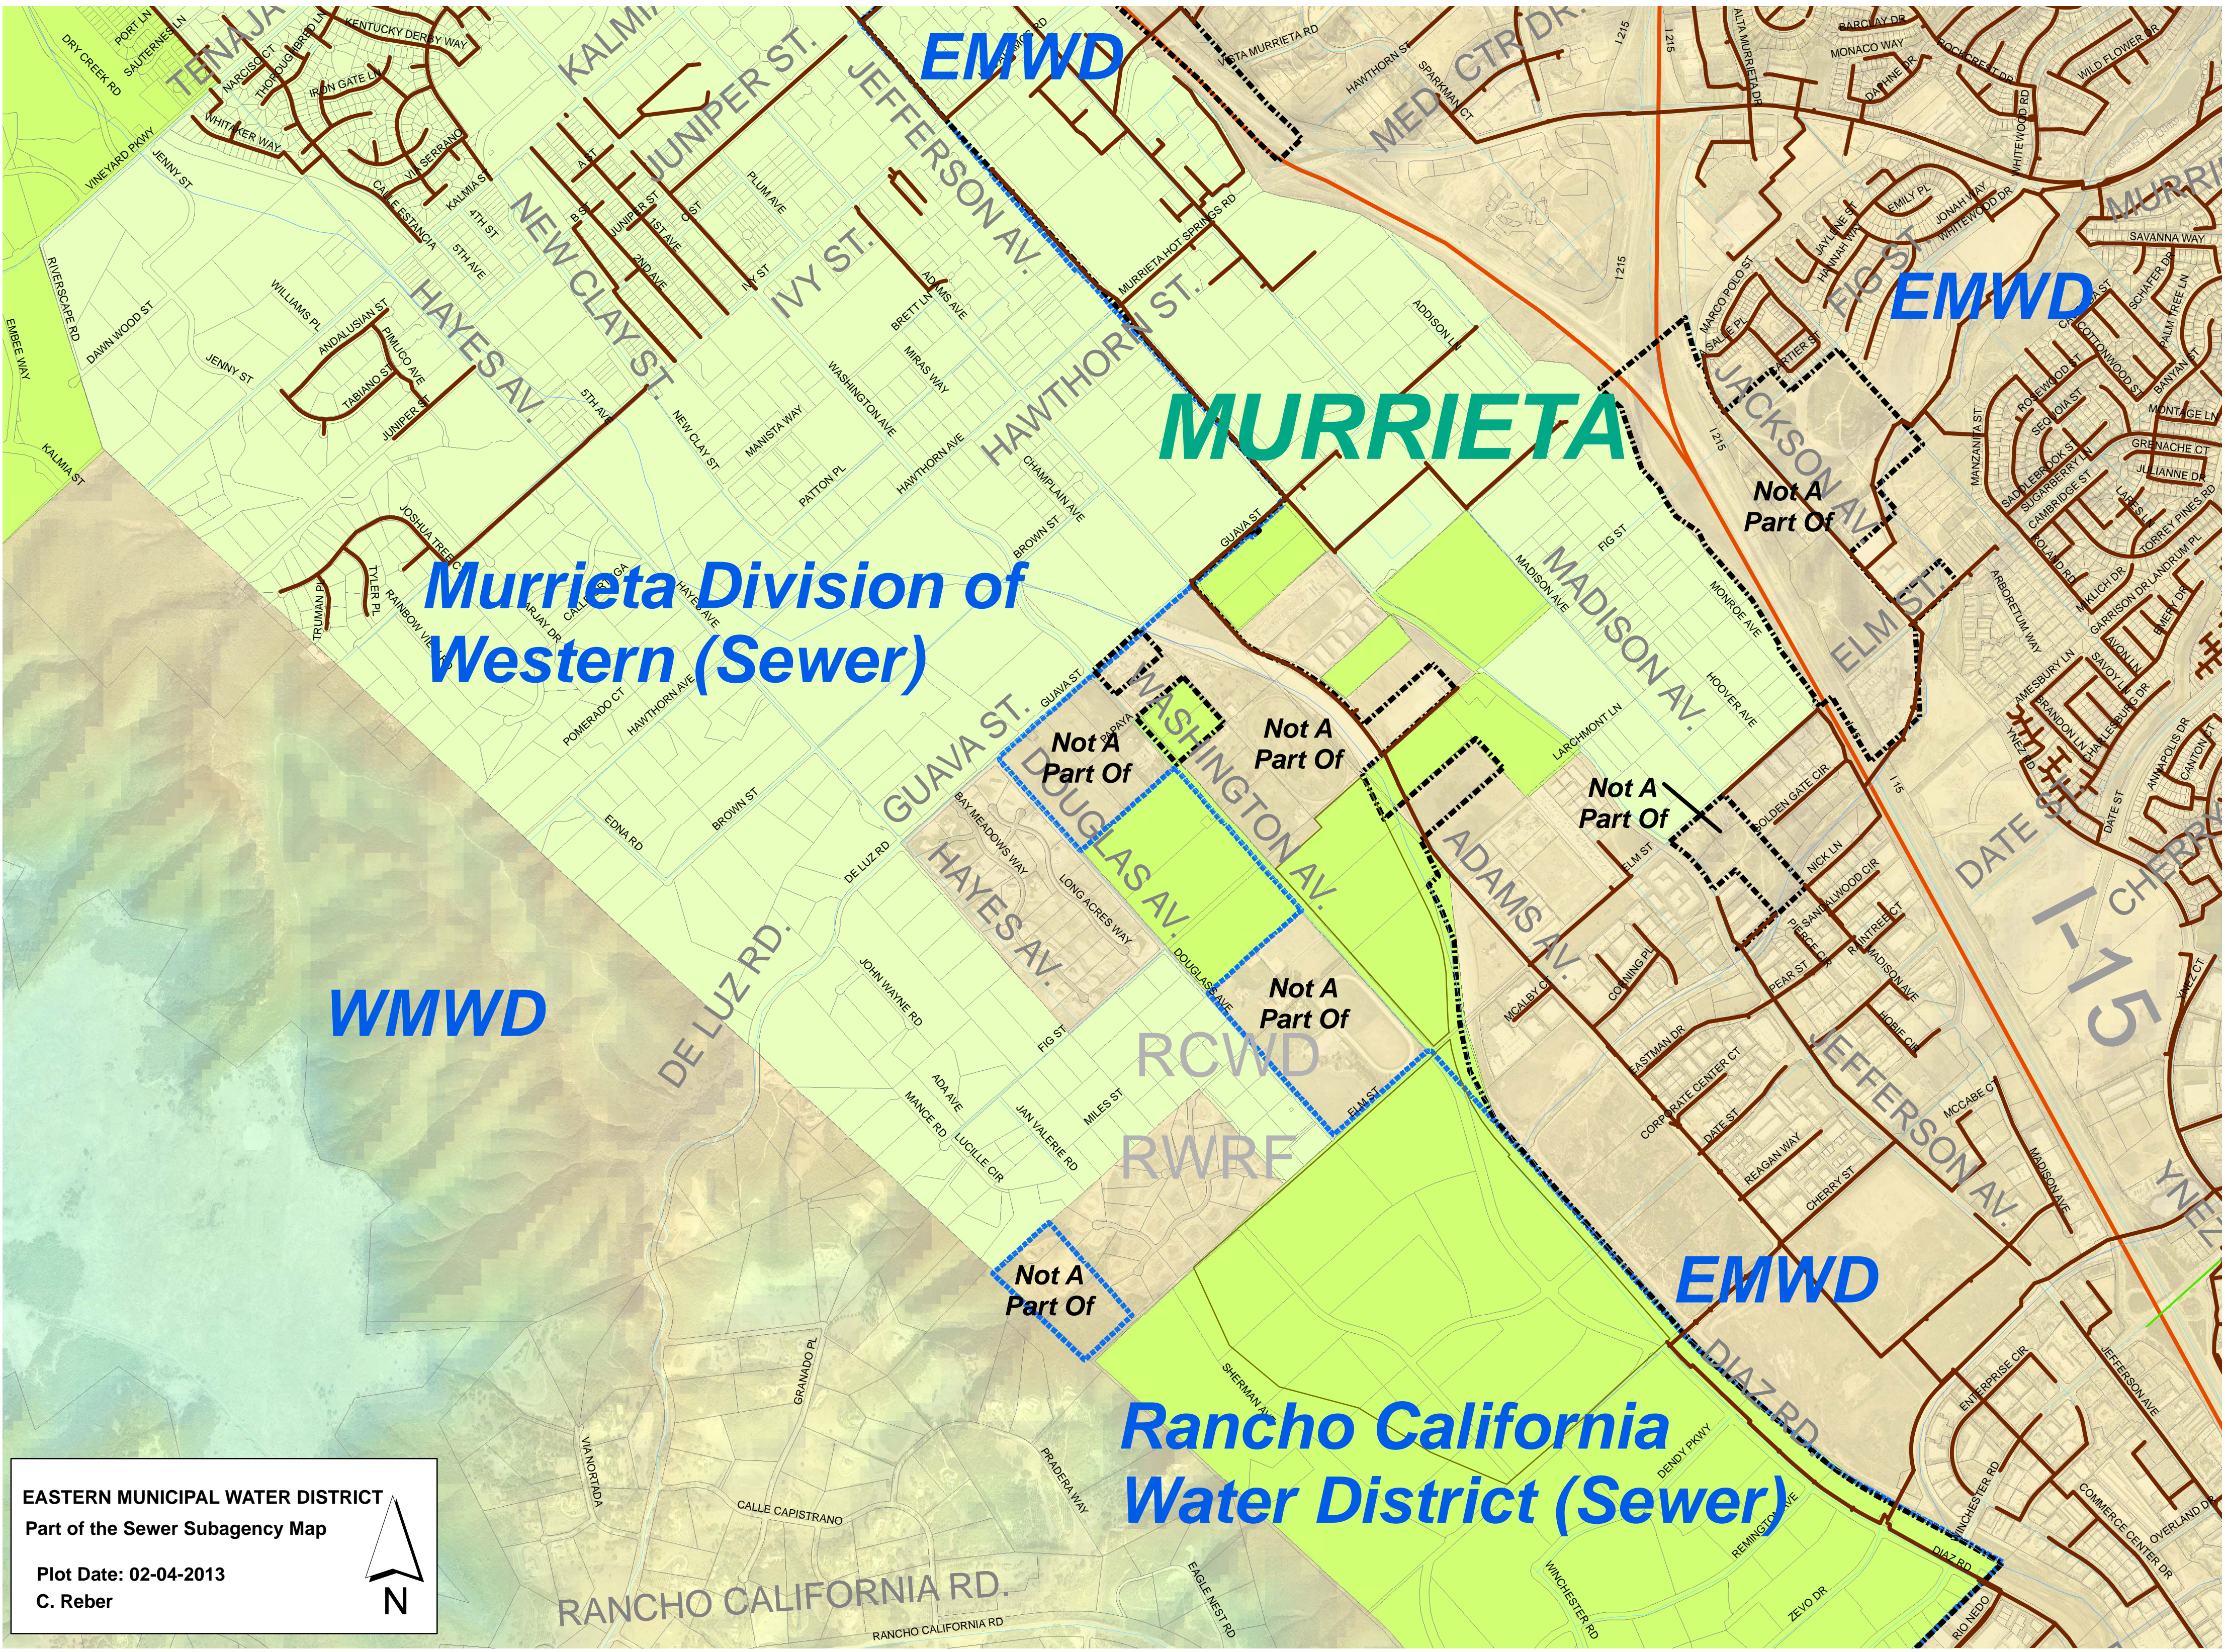

**Appendix I.**  
**EMWD & Sewer Subagencies Sanitary Sewer System Map**

**EMWD**

**79**

**LHMWD & City of San Jacinto Sewer Service**

**City of Hemet Sewer**

**74**

**LHMWD & City of Hemet Sewer Service**

**LHMWD**

**Lake Hemet**

**EASTERN MUNICIPAL WATER DISTRICT**  
Part of the Sewer Subagency Map

Plot Date: 02-04-2013  
C. Reber

**EMWD**

**EMWD**

**Murrieta Division of Western (Sewer)**

**MURRIETA**

**WMWD**

**EASTERN MUNICIPAL WATER DISTRICT**  
Part of the Sewer Subagency Map

Plot Date: 02-04-2013  
C. Reber

RANCHO CALIFORNIA RD.